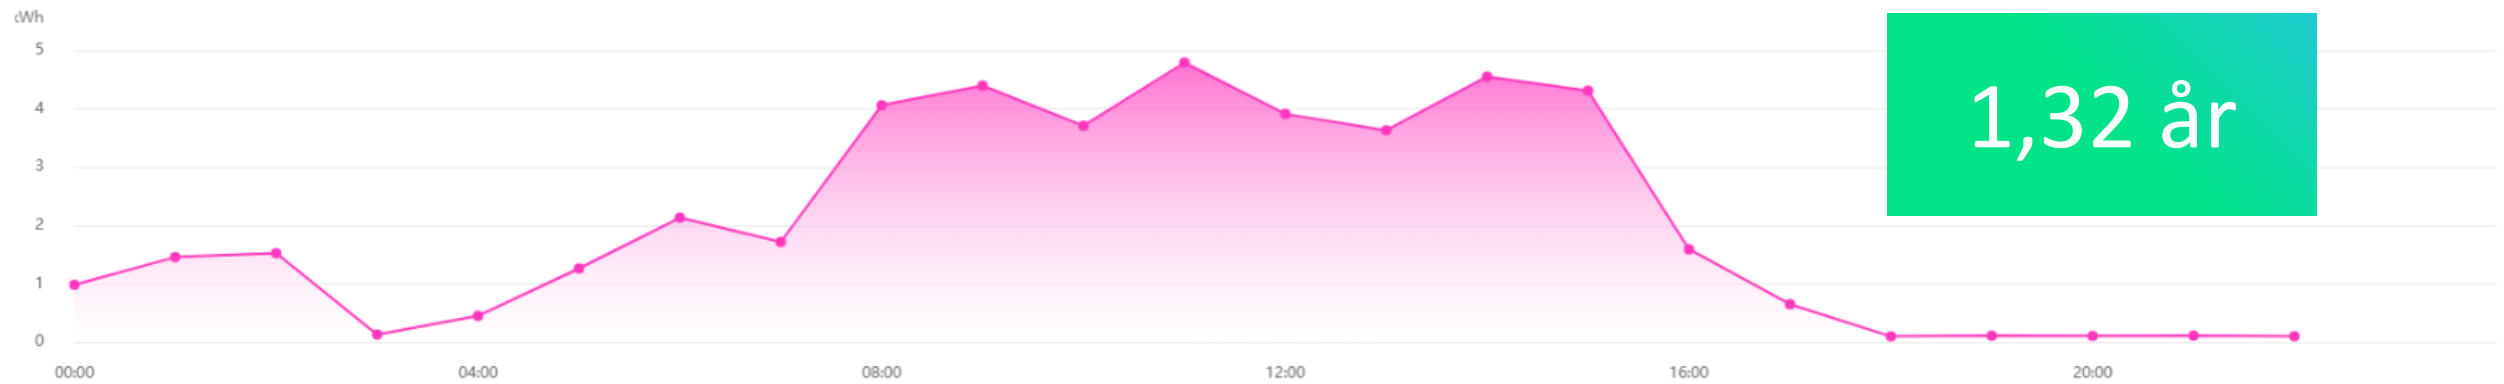

[View](#)

Energy consumption today

44.429 kWh

Gamle installation 193 Kwh.

Health status Energy consumption

Overview

Day ▾

2023